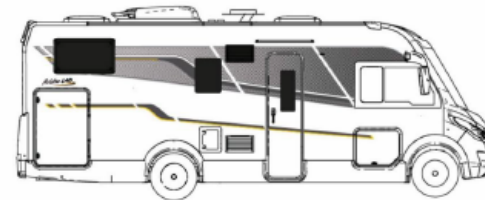

benimar
2018

NEW
Aristeo 696

L: 741 cm
W: 235 cm
H: 289 cm

 5
 5
 5

- Truma combi gas 4000W

STRONG POINTS

- Front electric roofbed 2 Pl (230kg max)
- Height adjustable rear bed
- L shaped kitchen
- Large fridge 140l AES with separate 9 bottles (1.5l) compartment
- Bathroom with separate shower
- Bathroom window
- Big storage space with 2 locker doors

benimar
2018

Range
Aristeo

CHASSIS

- FIAT with 2.3l engine 130HP and 6 speed gearbox
- Rear axle extra wide
- 16" wheels
- ABS
- Cab air conditioning
- Driver and passenger airbags
- Cruise control
- Electric and heated rear mirrors
- Central locking with remote control
- Electric windows
- Depth and Height adjustable steering wheel
- Radio CD + Bluetooth + USB + touch screen
- Radio commands on the steering wheel
- Day light
- Front bumper same colour as the cab
- Rear parking sensors with dashboard display
- REMIS folding blind
- Cab seats covered in same fabric as upholstery
- Swivel reclining seats with armrests and height adjustment

BODY

- Full polyester body
- Polyester under body
- Dometic D-Lux double glazed windows
- Entrance door window
- Entrance door mosquito net
- External light
- Soft closing drawers
- Removable cushion covers
- Front electric roofbed 2 Pl (230kg max)
- Sink and 3 burner hob
- Large fridge 140l AES with separate 9 bottles (1.5l) compartment
- TV support
- 1 kitchen set