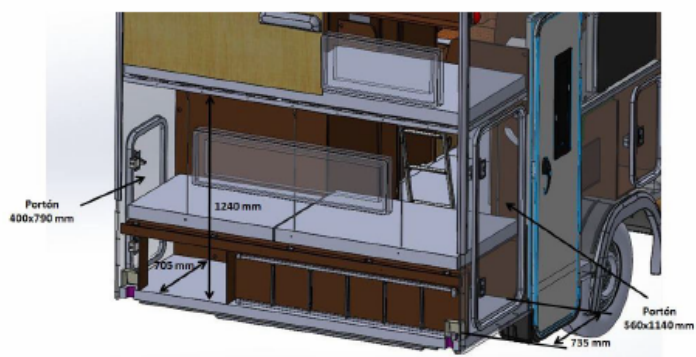

benimar
2018

Sport 324

L: 691 cm
W: 230 cm
H: 308 cm

	6
	6
	6

- Truma combi gas 4000W

STRONG POINTS

- 6 driving places
- Big L shaped lounge
- L shaped kitchen
- Large fridge 140l AES with separate 9 bottles (1.5l) compartment
- Bathroom with separate shower
- Bathroom window
- Big storage space with 2 locker doors

benimar
2018

Range Sport

CHASSIS

- FIAT with 2.3l engine 130HP and 6 speed gearbox
- Rear axle extra wide
- Front bumper same colour as the cab
- ABS
- Cab air conditioning
- Driver and passenger airbags
- Cruise control
- Electric and heated rear mirrors
- Central locking with remote control
- Electric windows
- Depth adjustable steering wheel
- Radio commands on the steering wheel
- Radio CD + Bluetooth + USB + touch screen
- Day light
- Cab seats covered in same fabric as upholstery
- Reclining seats with armrests and height adjustment

BODY

- Full polyester body
- Sidewalls and roof without wood (impossible to rot)
- Lounge skylight (700x500cm)
- Dometic D-Lux double glazed windows
- Entrance door window
- Entrance door mosquito net
- New rear bumper with LED lights
- Bicycle rack fasteners
- Soft closing drawers
- Removable cushion covers
- 155cm lutan bed
- LED lights
- Sink and 3 burner hob
- Separate shower
- 3 lounge cushions
- 2 bedroom pillows
- 1 kitchen set