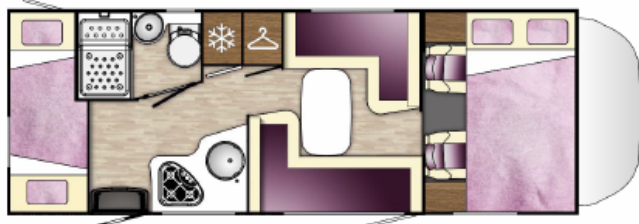

benimar
2018

Sport 324

L: 691 cm
W: 230 cm
H: 308 cm

	6
	6
	6

- Truma combi gas 4000W

STRONG POINTS

- 6 driving places
- Big L shaped lounge
- L shaped kitchen
- Large fridge 140l AES with separate 9 bottles (1.5l) compartment
- Bathroom with separate shower
- Bathroom window
- Big storage space with 2 locker doors

benimar
2018

Range Sport

CHASSIS

- FIAT with 2.3l engine 130HP and 6 speed gearbox
- Rear axle extra wide
- Front bumper same colour as the cab
- ABS
- Cab air conditioning
- Driver and passenger airbags
- Cruise control
- Electric and heated rear mirrors
- Central locking with remote control
- Electric windows
- Depth adjustable steering wheel
- Radio commands on the steering wheel
- Radio CD + Bluetooth + USB + touch screen
- Day light
- Cab seats covered in same fabric as upholstery
- Reclining seats with armrests and height adjustment

BODY

- Full polyester body
- Sidewalls and roof without wood (impossible to rot)
- Lounge skylight (700x500cm)
- Dometic D-Lux double glazed windows
- Entrance door window
- Entrance door mosquito net
- New rear bumper with LED lights
- Bicycle rack fasteners
- Soft closing drawers
- Removable cushion covers
- 155cm lutan bed
- LED lights
- Sink and 3 burner hob
- Separate shower
- 3 lounge cushions
- 2 bedroom pillows
- 1 kitchen set