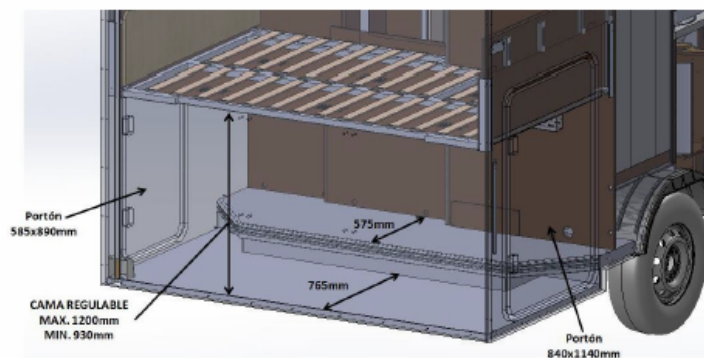

benimar
2018

Sport 343

L: 691 cm
W: 230 cm
H: 308 cm

	5
	5
	5

- Diesel heater
- Water boiler

STRONG POINTS

- 5 driving places
- Height adjustable rear bed
- Grand salon en L
- L shaped kitchen
- Large fridge 140l AES with separate 9 bottles (1.5l) compartment
- Bottle rack
- Bathroom with separate shower
- Bathroom window
- Storage space with 2 locker doors

benimar
2018

Range Sport

CHASSIS

- FIAT with 2.3l engine 130HP and 6 speed gearbox
- Rear axle extra wide
- Front bumper same colour as the cab
- ABS
- Cab air conditioning
- Driver and passenger airbags
- Cruise control
- Electric and heated rear mirrors
- Central locking with remote control
- Electric windows
- Depth adjustable steering wheel
- Radio commands on the steering wheel
- Radio CD + Bluetooth + USB + touch screen
- Day light
- Cab seats covered in same fabric as upholstery
- Reclining seats with armrests and height adjustment