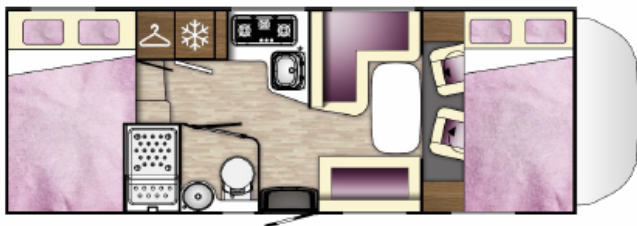

benimar
2018

Sport 343

L: 691 cm
W: 230 cm
H: 308 cm

	5
	5
	5

- Diesel heater
- Water boiler

STRONG POINTS

- 5 driving places
- Height adjustable rear bed
- Grand salon en L
- L shaped kitchen
- Large fridge 140l AES with separate 9 bottles (1.5l) compartment
- Bottle rack
- Bathroom with separate shower
- Bathroom window
- Storage space with 2 locker doors

benimar
2018

Range Sport

CHASSIS

- FIAT with 2.3l engine 130HP and 6 speed gearbox
- Rear axle extra wide
- Front bumper same colour as the cab
- ABS
- Cab air conditioning
- Driver and passenger airbags
- Cruise control
- Electric and heated rear mirrors
- Central locking with remote control
- Electric windows
- Depth adjustable steering wheel
- Radio commands on the steering wheel
- Radio CD + Bluetooth + USB + touch screen
- Day light
- Cab seats covered in same fabric as upholstery
- Reclining seats with armrests and height adjustment

BODY

- Full polyester body
- Sidewalls and roof without wood (impossible to rot)
- Lounge skylight (700x500cm)
- Dometic D-Lux double glazed windows
- Entrance door window
- Entrance door mosquito net
- New rear bumper with LED lights
- Bicycle rack fasteners
- Soft closing drawers
- Removable cushion covers
- 155cm lutan bed
- LED lights
- Sink and 3 burner hob
- Separate shower
- 3 lounge cushions
- 2 bedroom pillows
- 1 kitchen set