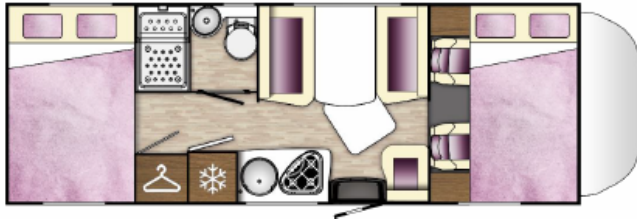

benimar
2018

Sport 346

L: 711 cm
W: 230 cm
IH: 308 cm

6
 6
 6

- Diesel heater
- Water boiler

STRONG POINTS

- 6 driving places
- Height adjustable rear bed
- Big fridge 150l with separate freezer
- Bathroom with separate shower
- Bathroom window
- Big storage space with 2 locker doors

benimar
2018

Range Sport

CHASSIS

- FIAT with 2.3l engine 130HP and 6 speed gearbox
- Rear axle extra wide
- Front bumper same colour as the cab
- ABS
- Cab air conditioning
- Driver and passenger airbags
- Cruise control
- Electric and heated rear mirrors
- Central locking with remote control
- Electric windows
- Depth adjustable steering wheel
- Radio commands on the steering wheel
- Radio CD + Bluetooth + USB + touch screen
- Day light
- Cab seats covered in same fabric as upholstery
- Reclining seats with armrests and height adjustment

BODY

- Full polyester body
- Sidewalls and roof without wood (impossible to rot)
- Lounge skylight (700x500cm)
- Dometic D-Lux double glazed windows
- Entrance door window
- Entrance door mosquito net
- New rear bumper with LED lights
- Bicycle rack fasteners
- Soft closing drawers
- Removable cushion covers
- 155cm lutan bed
- LED lights
- Sink and 3 burner hob
- Separate shower
- 3 lounge cushions
- 2 bedroom pillows
- 1 kitchen set