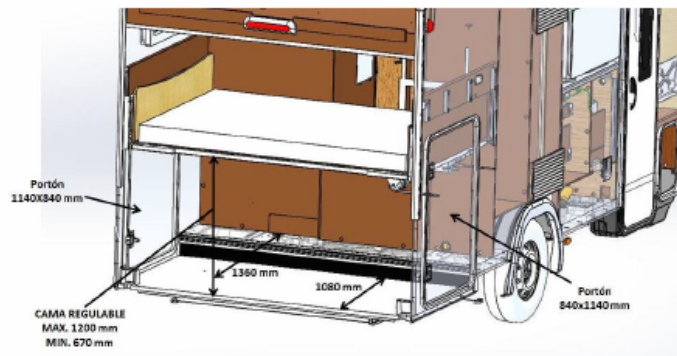

benimar
2018

Sport 346

L: 711 cm
W: 230 cm
IH: 308 cm

6
 6
 6

- Diesel heater
- Water boiler

STRONG POINTS

- 6 driving places
- Height adjustable rear bed
- Big fridge 150l with separate freezer
- Bathroom with separate shower
- Bathroom window
- Big storage space with 2 locker doors

benimar
2018

Range Sport

CHASSIS

- FIAT with 2.3l engine 130HP and 6 speed gearbox
- Rear axle extra wide
- Front bumper same colour as the cab
- ABS
- Cab air conditioning
- Driver and passenger airbags
- Cruise control
- Electric and heated rear mirrors
- Central locking with remote control
- Electric windows
- Depth adjustable steering wheel
- Radio commands on the steering wheel
- Radio CD + Bluetooth + USB + touch screen
- Day light
- Cab seats covered in same fabric as upholstery
- Reclining seats with armrests and height adjustment