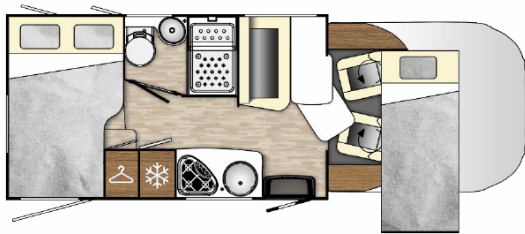

benimar
2018

Tessoro 440 UP

L: 634 cm
W: 230 cm
H: 289 cm

4
 4
 4

- Diesel heater
- Water boiler

"READY TO GO"

- Awning 3m
- Solar panel 140W
- Travel Kit (Battery, 2 levellers, 220V cable, water hose, Safety Pack, WC Liquid)
- 19" TV with omnidirectional antenna
- Rear parking sensors

benimar
2018

Range Tessoro

CHASSIS

- FORD with 2.0l engine 130HP and 6 speed gearbox
- Rear axle extra wide
- 16" alu wheels
- ABS + ESP
- Cab air conditioning
- Driver and passenger airbags
- Cruise control
- Electric and heated rear mirrors
- Central locking with remote control
- Electric windows
- Leather steering wheel
- Depth and Height adjustable steering wheel
- Radio commands on the steering wheel
- Radio USB with Bluetooth
- Retractable hand brake
- Gearshift knob in leather
- Compartments over the cab
- Compartments on the dashboard with 12V socket
- LED day light
- Front bumper same colour as the cab
- Fog lights
- Halogen lights with fix corner lights
- Driver and passenger seats with lumbar adjustment
- Cab seats covered in same fabric as upholstery
- Swivel reclining seats with armrests and height adjustment

BODY

- Full polyester body
- Sidewalls and roof without wood (impossible to rot)
- 100% reinforced polyester profiled pot cab
- **New rear bumper with LED lights**
- Skyview rooflight with sunblind and mosquito net (71x105cm)
- Dometic D-Lux double glazed windows
- Entrance door window
- Entrance door mosquito net
- Bicycle rack fasteners
- LED lights
- Shaped L lounge (except T467)
- Front electric roofbed 2 PI (230kg max)
- Soft closing drawers
- Sink and 3 burner hob
- Large fridge 140l AES with separate 9 bottles (1.5l) compartment
- Separate shower
- 3 lounge cushions
- 2 bedroom pillows
- 1 kitchen set
- TV support