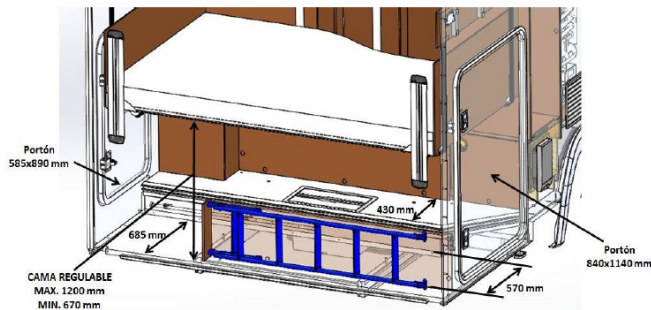

benimar
2018

Tessoro 440 UP

L: 634 cm
W: 230 cm
H: 289 cm

4
 4
 4

- Diesel heater
- Water boiler

"READY TO GO"

- Awning 3m
- Solar panel 140W
- Travel Kit (Battery, 2 levellers, 220V cable, water hose, Safety Pack, WC Liquid)
- 19" TV with omnidirectional antenna
- Rear parking sensors

STRONG POINTS

- 4 driving places
- Skyview rooflight
- Height adjustable rear bed
- Electric roofbed 1 PI (150kg max)
- Large fridge 140l AES with separate 9 bottles (1.5l) compartment
- Bathroom with separate shower
- Bicycle storage space
- Bathroom window

BODY

- Full polyester body
- Sidewalls and roof without wood (impossible to rot)
- 100% reinforced polyester profiled pot cab
- **New rear bumper with LED lights**
- Skyview rooflight with sunblind and mosquito net (71x105cm)
- Dometic D-Lux double glazed windows
- Entrance door window
- Entrance door mosquito net
- Bicycle rack fasteners
- LED lights
- Shaped L lounge (except T467)
- Front electric roofbed 2 PI (230kg max)
- Soft closing drawers
- Sink and 3 burner hob
- Large fridge 140l AES with separate 9 bottles (1.5l) compartment
- Separate shower
- 3 lounge cushions
- 2 bedroom pillows
- 1 kitchen set
- TV support