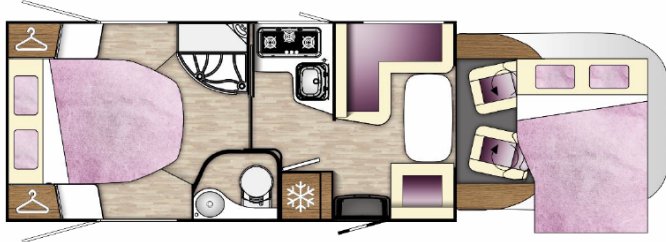

benimar
2018

NEW

Tessoro 496

L: 743 cm
W: 230 cm
H: 289 cm

 5
 5
 5

- Truma combi gas 4000W

STRONG POINTS

- 5 driving places
- Height adjustable rear bed
- Front electric roofbed 2 PI (230kg max)
- L shaped kitchen
- Large fridge 140l AES with separate 9 bottles (1.5l) compartment
- Bottle rack
- Door between bedroom and dining room
- Bathroom with separate shower
- Big adjustable garage with 2 locker doors

benimar
2018

Range Tessoro

CHASSIS

- FORD with 2.0l engine 130HP and 6 speed gear box
- Rear axle extra wide
- 16" alu wheels
- ABS + ESP
- Cab air conditioning
- Driver and passenger airbags
- Cruise control
- Electric and heated rear mirrors
- Central locking with remote control
- Electric windows
- Leather steering wheel
- Depth and Height adjustable steering wheel
- Radio commands on the steering wheel
- Radio USB with Bluetooth
- Retractable hand brake
- Gearshift knob in leather
- Compartments over the cab
- Compartments on the dashboard with 12V socket
- LED day light
- Front bumper same colour as the cab
- Fog lights
- Halogen lights with fix corner lights
- Driver and passenger seats with lumbar adjustment
- Cab seats covered in same fabric as upholstery
- Swivel reclining seats with armrests and height adjustment

BODY

- Full polyester body
- Sidewalls and roof without wood (impossible to rot)
- 100% reinforced polyester profiled pot cab
- **New rear bumper with LED lights**
- Skyview rooflight with sunblind and mosquito net (71x105cm)
- Dometic D-Lux double glazed windows
- Entrance door window
- Entrance door mosquito net
- Bicycle rack fasteners
- LED lights
- Shaped L lounge (except T467)
- Front electric roofbed 2 PI (230kg max)
- Soft closing drawers
- Sink and 3 burner hob
- Large fridge 140l AES with separate 9 bottles (1.5l) compartment
- Separate shower
- 3 lounge cushions
- 2 bedroom pillows
- 1 kitchen set
- TV support